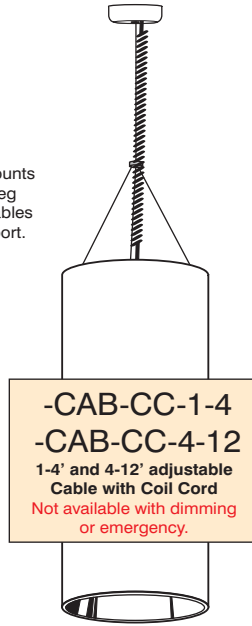

# Cylinder Mounting Options

Mounting devices and stems are same color as cylinder unless otherwise specified.

Cable mounts use 3 leg spider cables for support.

**-AYK** " "  
Adjustable Yoke with Straight Cord  
Not available with emergency. Supplied with yoke only. Mounting supplied by others.

### Hang Straight Mounting Canopy Pendant Stems

Standard Stem Diameter 3/8" ID  
Stem diameters may vary due to wiring requirements for dimming and emergency

### Cable Electrical Cord Colors

White cord with white cylinders.  
Black cord with everything else unless otherwise specified.

### Mounting Canopy for Cables

1/16" Aircraft Cable Standard  
Cable size may vary due to fixture weight