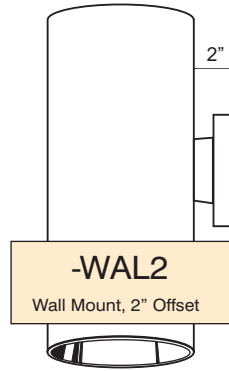

# Cylinder Mounting Options

Mounting devices and stems are same color as cylinder unless otherwise specified.

Cable mounts use 3 leg spider cables for support.

**-AYK** " "  
Adjustable Yoke with Straight Cord  
Not available with emergency. Supplied with yoke only. Mounting supplied by others.

### Hang Straight Mounting Canopy Pendant Stems

Standard Stem Diameter 3/8" ID  
Stem diameters may vary due to wiring requirements for dimming and emergency

### Mounting Canopy for Cables

1/16" Aircraft Cable Standard  
Cable size may vary due to fixture weight