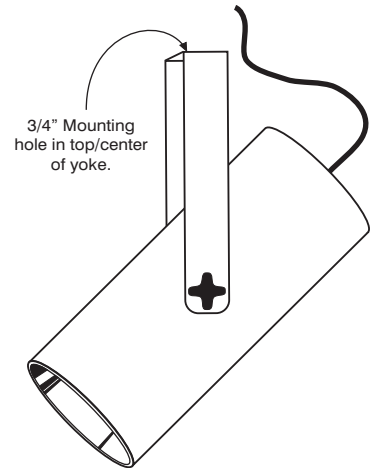

# Cylinder Mounting Options

Mounting devices and stems are same color as cylinder unless otherwise specified.

Cable mounts use 3 leg spider cables for support.

**-AYK** " "  
Adjustable Yoke with Straight Cord  
Not available with emergency. Supplied with yoke only. Mounting supplied by others.

### Hang Straight Mounting Canopy Pendant Stems

Standard Stem Diameter 3/8" ID  
Stem diameters may vary due to wiring requirements for dimming and emergency

### Mounting Canopy for Cables

1/16" Aircraft Cable Standard  
Cable size may vary due to fixture weight