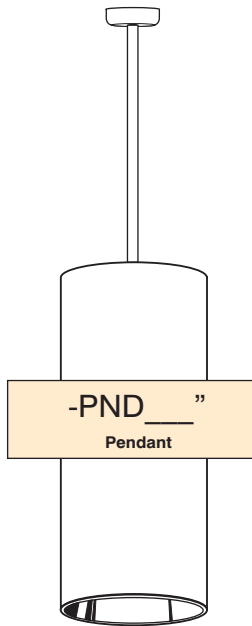

# Cylinder Mounting Options

Mounting devices and stems are same color as cylinder unless otherwise specified.

Cable mounts use 3 leg spider cables for support.

**-AYK** " "  
Adjustable Yoke with Straight Cord  
Not available with emergency. Supplied with yoke only. Mounting supplied by others.

### Hang Straight Mounting Canopy Pendant Stems

Standard Stem Diameter 3/8" ID  
Stem diameters may vary due to wiring requirements for dimming and emergency

### Cable Electrical Cord Colors

White cord with white cylinders.  
Black cord with everything else unless otherwise specified.

### Mounting Canopy for Cables

1/16" Aircraft Cable Standard  
Cable size may vary due to fixture weight