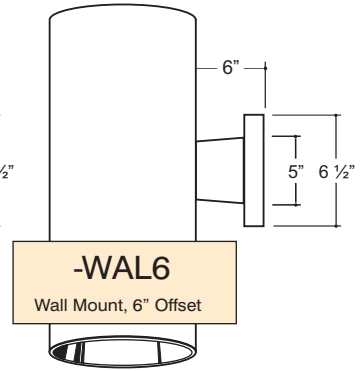

# Cylinder Mounting Options

Mounting devices and stems are same color as cylinder unless otherwise specified.

Cable mounts use 3 leg spider cables for support.

**-AYK** " "  
Adjustable Yoke with Straight Cord  
Not available with emergency. Supplied with yoke only. Mounting supplied by others.

### Hang Straight Mounting Canopy Pendant Stems

Standard Stem Diameter 3/8" ID  
Stem diameters may vary due to wiring requirements for dimming and emergency

### Mounting Canopy for Cables

1/16" Aircraft Cable Standard  
Cable size may vary due to fixture weight