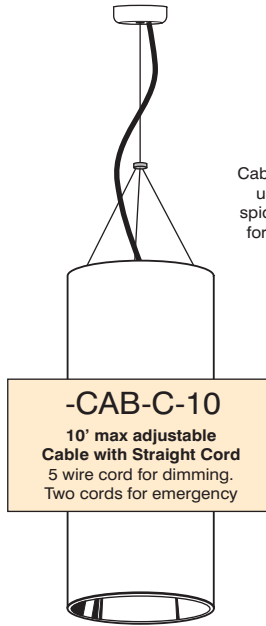

# Cylinder Mounting Options

Mounting devices and stems are same color as cylinder unless otherwise specified.

Cable mounts use 3 leg spider cables for support.

**-AYK** " "  
Adjustable Yoke with Straight Cord  
Not available with emergency. Supplied with yoke only. Mounting supplied by others.

### Hang Straight Mounting Canopy Pendant Stems

Standard Stem Diameter 3/8" ID  
Stem diameters may vary due to wiring requirements for dimming and emergency

### Cable Electrical Cord Colors

White cord with white cylinders.  
Black cord with everything else unless otherwise specified.

### Mounting Canopy for Cables

1/16" Aircraft Cable Standard  
Cable size may vary due to fixture weight