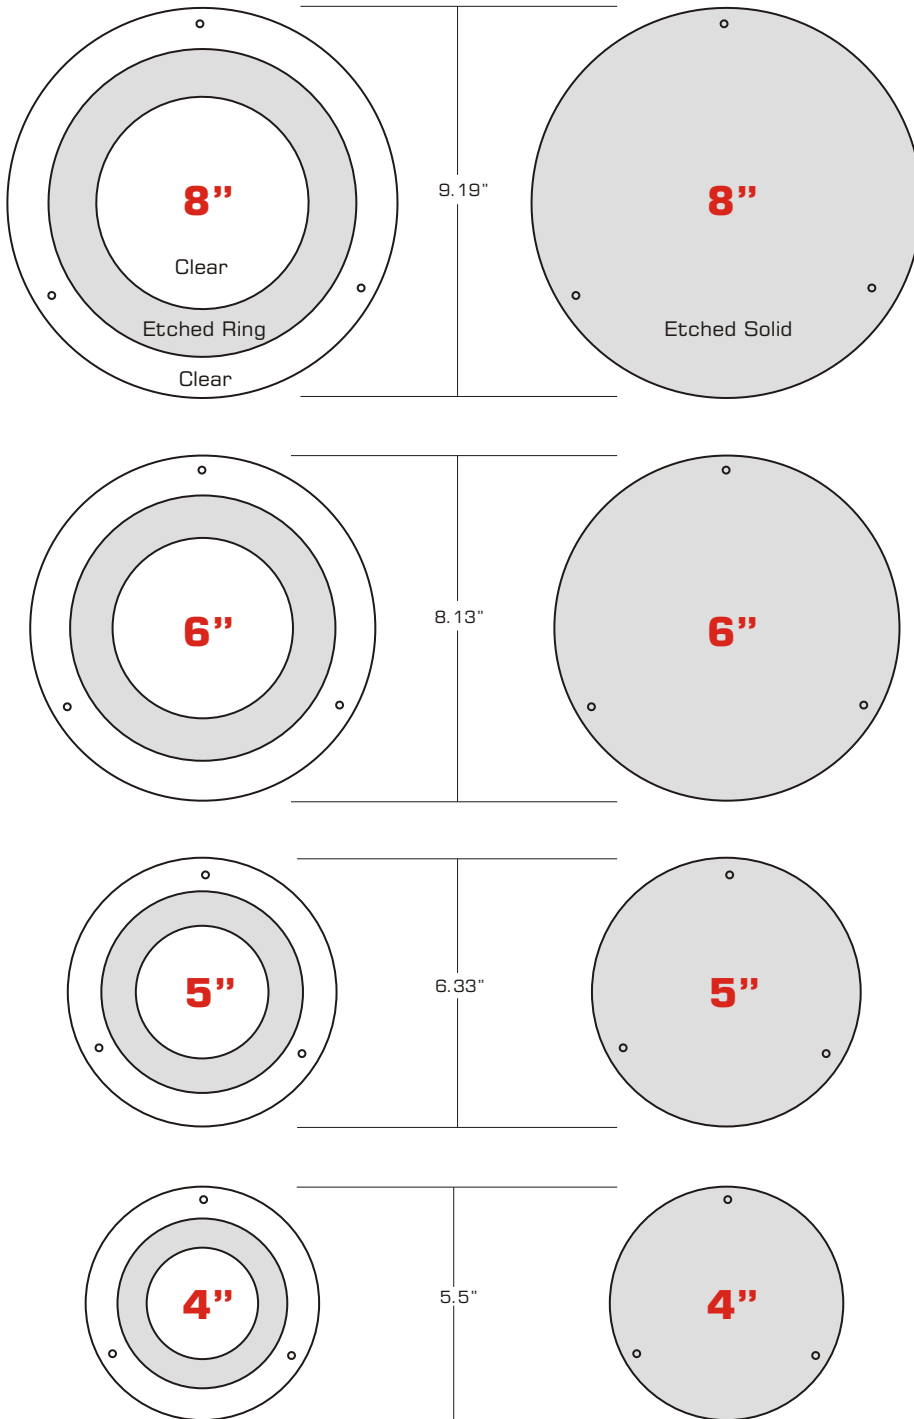

ICE Decorative Etched Suspended Glass

4" & 6"
Squares

4", 5", 6" & 8"
Rounds

*Dimensions on Back
of Cut Sheet*

**Soda Lime
Green**

-ICE

-ICE-S (Etched Solid)

-ICE² (Squared)

**-C Colorless
Low Iron**

FEATURES

- 3/16" Thick Tempered Glass on Rounds
- 1/8" Thick Tempered Glass on Squares
- 1/2" Brass Standoffs Suspend Glass Below Trim
- Etched Highlights (Not Painted)
- Dressed Edges Create a Glowing Outline
- Ships Fully Assembled on Reflector

© 2016 Peachtree Lighting LLC

770-787-8490 • www.peachtreelighting.com

-ICE

ICE Decorative Etched Suspended Glass

-ICE, -ICE-S and **-ICE²** have a slight green tint (soda lime)

-ICE-C, -ICE-S-C and **-ICE²-C** have no tinting or color

Round ICE is 3/16" Thick Tempered Glass

-ICE & -ICE-C

-ICE-S & -ICE-S-C

Square ICE is 1/8" Thick Tempered Glass

-ICE² & -ICE²-C