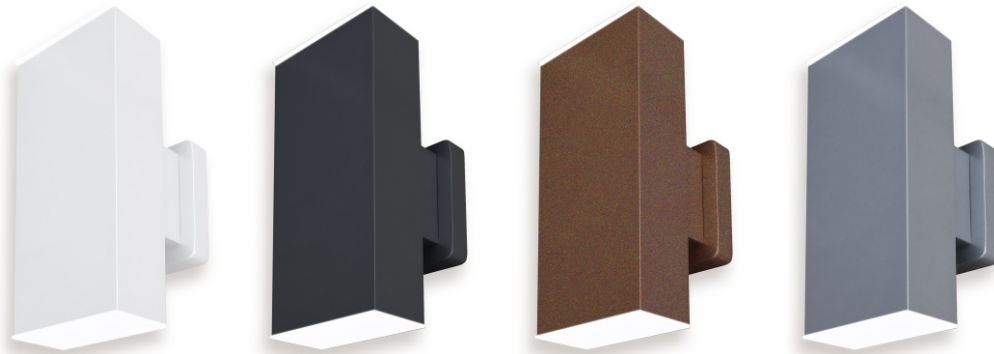

## Color Options Standard & RAL Colors

### Standard Colors Shown on our Edgeglow Sconce

Peachtree offers four standard colors for cylinders and decorative products. All colors are durable interior/exterior powder coat. **Matte White**, **Matte Black**, **Bronze** (slightly textured semi-gloss finish) and **Natural** (semi-gloss finish).

### RAL Color Options

Our "build to order" process easily allows for non-standard paint colors on your fixtures.

RAL is a system developed for defining colors for paint and coatings. It has become the most popular worldwide color standard used today.

You supply us with a valid RAL number and we make it happen. There is a one time setup charge per color and a minimal charge for powder coating each fixture. Option pricing is on the website.

With 2328 RAL colors in total (213 Classic, 490 Effect and 1625 Design colors) the Architect or Designer has the ability to match the color on any material they want. Once the color is chosen, Peachtree, at the request of the customer, can supply a paint chip of that color powder coated here at our factory.