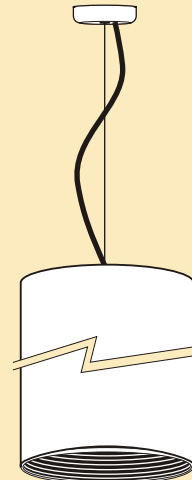

Pendant Cylinder Mounting Options

Stem diameters will vary due to weight of the cylinder and lamp support.

Pendant is same color as cylinder as standard.

External Electrical cord is White as standard.

Standard Pendant Length is 24"

Down Only Cylinders

-PND
Pendant

-FR
Floating Rods

Up & Down Cylinders

-PND-K
Pendant
(Up and Down ONLY)

-PND-K-CABLE
Cable Pendant
(Up and Down ONLY)

-PND-CABLE-C
Cylinder Cable with Cord

-PND-CABLE
Cylinder Cable with Coil Cord

-AYK
Adjustable Yoke

For any variations from standard items, please consult factory for pricing and availability.