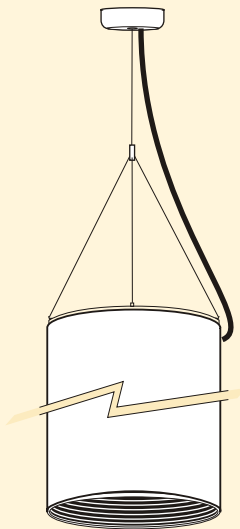

Pendant Cylinder Mounting Options

Stem diameters will vary due to weight of the cylinder and lamp support.

Pendant is same color as cylinder as standard.

External Electrical cord is White as standard.

Standard Pendant Length is 24"

Down Only Cylinders

-PND
Pendant

-FR
Floating Rods

Up & Down Cylinders

-PND-K
Pendant
(Up and Down ONLY)

-PND-K-CABLE
Cable Pendant
(Up and Down ONLY)

-PND-CABLE-C
Cylinder Cable with Cord

-PND-CABLE
Cylinder Cable with Coil Cord

-AYK
Adjustable Yoke

For any variations from standard items, please consult factory for pricing and availability.