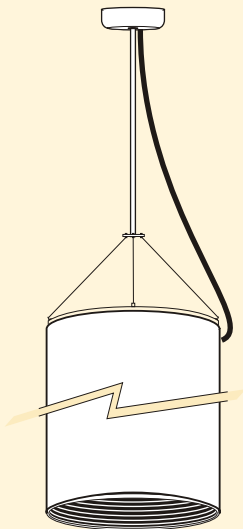

Pendant Cylinder Mounting Options

Stem diameters will vary due to weight of the cylinder and lamp support.

Pendant is same color as cylinder as standard.

External Electrical cord is White as standard.

Standard Pendant Length is 24"

Down Only Cylinders

-PND
Pendant

-FR
Floating Rods

Up & Down Cylinders

-PND-K
Pendant
(Up and Down ONLY)

-PND-K-CABLE
Cable Pendant
(Up and Down ONLY)

-PND-CABLE-C
Cylinder Cable with Cord

-PND-CABLE
Cylinder Cable with Coil Cord

-AYK
Adjustable Yoke

For any variations from standard items, please consult factory for pricing and availability.