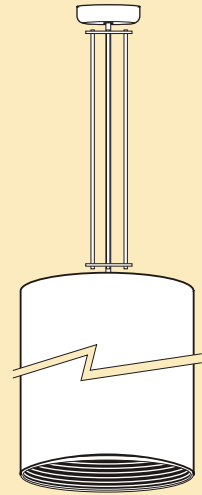

Pendant Cylinder Mounting Options

Stem diameters will vary due to weight of the cylinder and lamp support.

Pendant is same color as cylinder as standard.

External Electrical cord is White as standard.

Standard Pendant Length is 24"

Down Only Cylinders

-PND
Pendant

-FR
Floating Rods

Up & Down Cylinders

-PND-K
Pendant
(Up and Down ONLY)

-PND-K-CABLE
Cable Pendant
(Up and Down ONLY)

-PND-CABLE-C
Cylinder Cable with Cord

-PND-CABLE
Cylinder Cable with Coil Cord