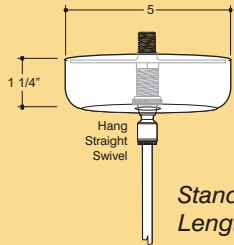

Pendant Cylinder Mounting Options

Stem diameters will vary due to weight of the cylinder and lamp support.

Pendant is same color as cylinder as standard.

External Electrical cord is White as standard.

Standard Pendant Length is 24"

Down Only Cylinders

-PND
Pendant

-FR
Floating Rods

Up & Down Cylinders

-PND-K
Pendant
(Up and Down ONLY)

-PND-K-CABLE
Cable Pendant
(Up and Down ONLY)

-PND-CABLE-C
Cylinder Cable with Cord

-PND-CABLE
Cylinder Cable with Coil Cord