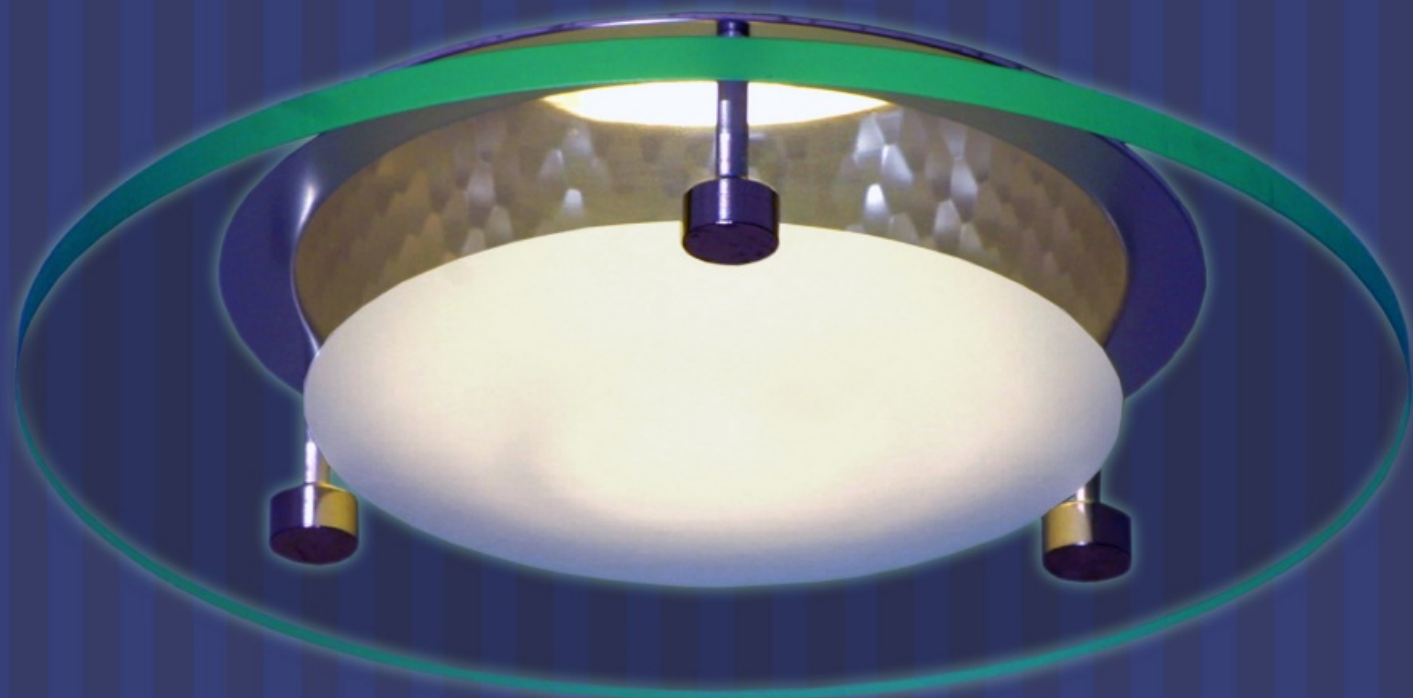

*Illusions*  
**Thick Ice**

P-DLG-26-ICESOLID3/8

*3/8" Thick Soda Lime Glass*  
*Diamond Cut Reflector*  
*European Styling with American Construction*

**Peachtree**  
LIGHTING 

770-787-8490 • Fax: 770-787-8521  
7230 Industrial Blvd. - Covington, Georgia 30014