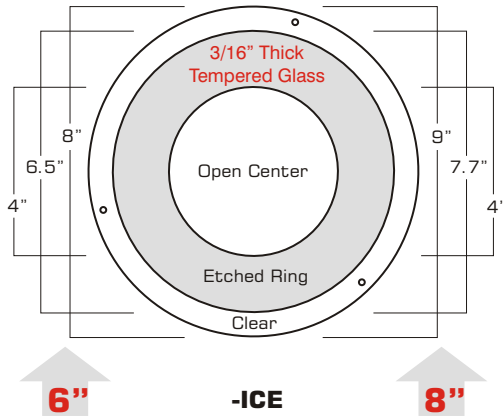

ICE Decorative Etched Suspended Glass

FEATURES

- Thick Tempered Glass
- 1/2" Standoffs Suspend Glass Below Trim
- True Etched Highlights (Not Painted)
- Dressed Edges Create a Glowing Outline
- Fully Assembled on Reflector