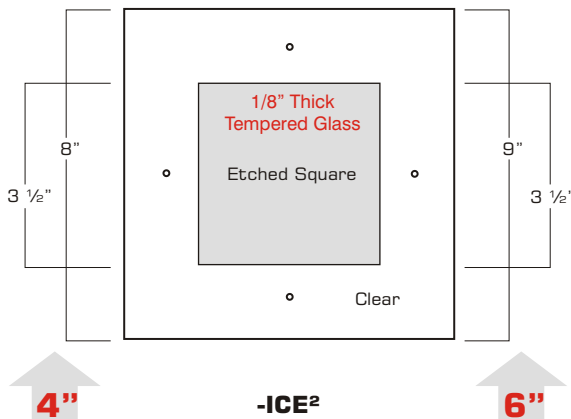

ICE Decorative Etched Suspended Glass

FEATURES

- Thick Tempered Glass
- 1/2" Standoffs Suspend Glass Below Trim
- True Etched Highlights (Not Painted)
- Dressed Edges Create a Glowing Outline
- Fully Assembled on Reflector