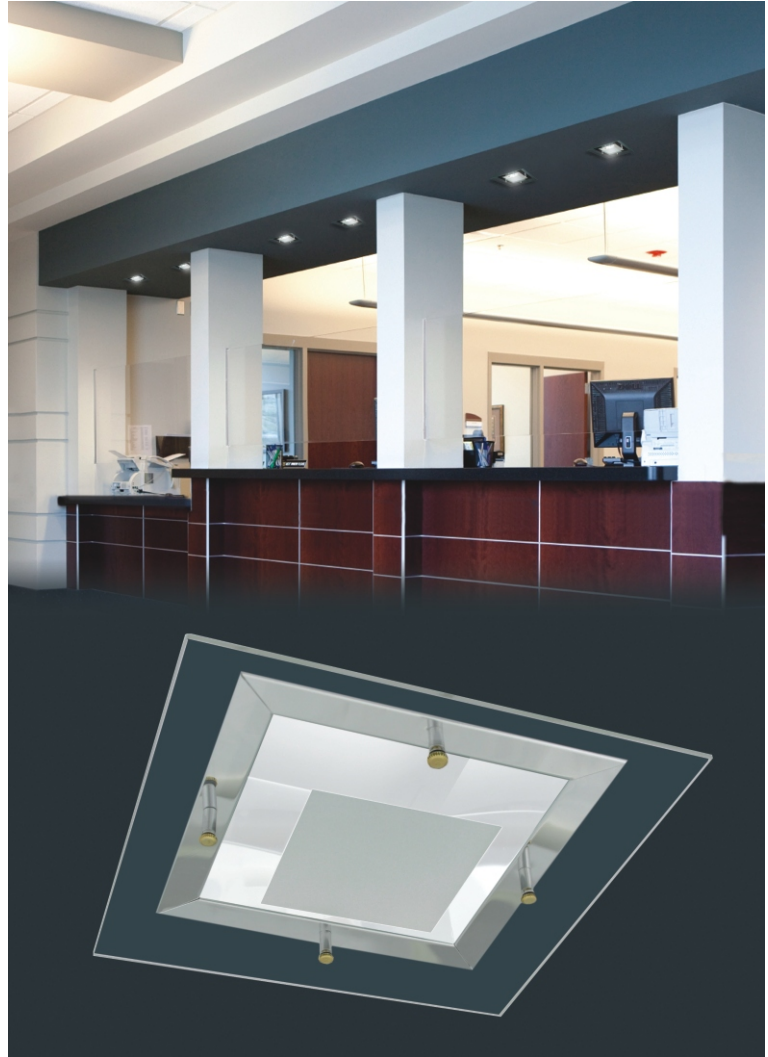

ICE Decorative Etched Suspended Glass

FEATURES

- Thick Tempered Glass
- 1/2" Standoffs Suspend Glass Below Trim
- True Etched Highlights (Not Painted)
- Dressed Edges Create a Glowing Outline
- Fully Assembled on Reflector

-ICE has a slight green tint (soda lime)
-ICE-BS has no tinting or color (borosilicate)

© 2015 Peachtree Lighting LLC

770-787-8490 • www.peachtreelighting.com

-ICE