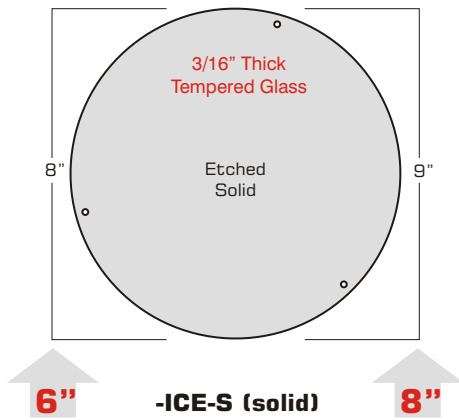

ICE Decorative Etched Suspended Glass

FEATURES

- Thick Tempered Glass
- 1/2" Standoffs Suspend Glass Below Trim
- True Etched Highlights (Not Painted)
- Dressed Edges Create a Glowing Outline
- Fully Assembled on Reflector