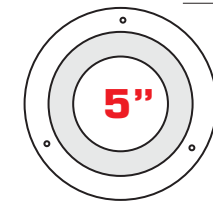

ICE Decorative Etched Suspended Glass

4" & 6" Squares

4", 5", 6" & 8" Rounds

Dimensions on Back of Cut Sheet

-C Colorless Low Iron

-ICE

-ICE-S (Etched Solid)

-ICE-O (Open)

ICE Decorative Etched Suspended Glass

-ICE, -ICE-S and -ICE² have a slight green tint (soda lime) | -ICE-C, -ICE-S-C and -ICE²-C have no tinting or color

Round ICE is 3/16" Thick Tempered Glass

-ICE & -ICE-C

-ICE-O & -ICE-O-C

-ICE-S & -ICE-S-C

-ICE² & -ICE²-C

Square ICE is 1/8" Thick Tempered Glass