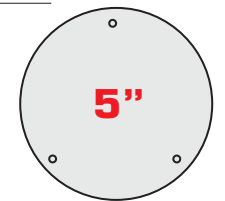

ICE Decorative Etched Suspended Glass

4" & 6" Squares

4", 5", 6" & 8" Rounds

Dimensions on Back of Cut Sheet

-C Colorless Low Iron

-ICE

-ICE-S (Etched Solid)

-ICE-O (Open)

ICE Decorative Etched Suspended Glass

-ICE, -ICE-S and -ICE² have a slight green tint (soda lime) | -ICE-C, -ICE-S-C and -ICE²-C have no tinting or color

Round ICE is 3/16" Thick Tempered Glass

-ICE & -ICE-C

-ICE-O & -ICE-O-C

-ICE-S & -ICE-S-C

-ICE² & -ICE²-C

Square ICE is 1/8" Thick Tempered Glass