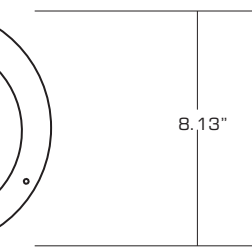

ICE Decorative Etched Suspended Glass

4" & 6" Squares

4", 5", 6" & 8" Rounds

Dimensions on Back of Cut Sheet

-C Colorless Low Iron

-ICE

-ICE-S (Etched Solid)

-ICE-O (Open)

ICE Decorative Etched Suspended Glass

-ICE, -ICE-S and -ICE² have a slight green tint (soda lime) | -ICE-C, -ICE-S-C and -ICE²-C have no tinting or color

Round ICE is 3/16" Thick Tempered Glass

-ICE & -ICE-C

-ICE-O & -ICE-O-C

-ICE-S & -ICE-S-C

-ICE² & -ICE²-C

Square ICE is 1/8" Thick Tempered Glass