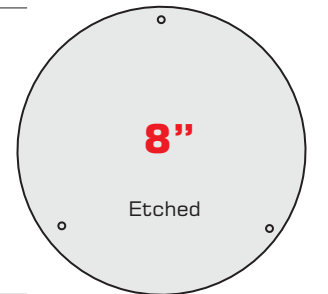

ICE Decorative Etched Suspended Glass

4" & 6" Squares

4", 5", 6" & 8" Rounds

Dimensions on Back of Cut Sheet

-C Colorless Low Iron

-ICE

-ICE-S (Etched Solid)

-ICE-O (Open)

-ICE² (Squared)

Soda Lime Green

FEATURES

- 3/16" Thick Tempered Glass on Rounds
- 1/8" Thick Tempered Glass on Squares
- 1/2" Brass Standoffs Suspend Glass Below Trim
- Etched Highlights (Not Painted)
- Dressed Edges Create a Glowing Outline
- Ships Fully Assembled on Reflector

ICE Decorative Etched Suspended Glass

-ICE, -ICE-S and -ICE² have a slight green tint (soda lime) | -ICE-C, -ICE-S-C and -ICE²-C have no tinting or color

Round ICE is 3/16" Thick Tempered Glass

-ICE & -ICE-C

-ICE-O & -ICE-O-C

-ICE-S & -ICE-S-C

-ICE² & -ICE²-C

Square ICE is 1/8" Thick Tempered Glass