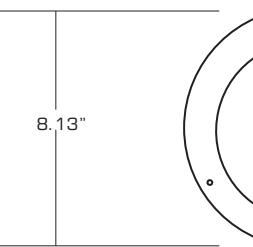

ICE Decorative Etched Suspended Glass

4" & 6" Squares

4", 5", 6" & 8" Rounds

Dimensions on Back of Cut Sheet

-C Colorless Low Iron

-ICE

-ICE-S (Etched Solid)

-ICE-O (Open)

ICE Decorative Etched Suspended Glass

-ICE, -ICE-S and -ICE² have a slight green tint (soda lime) | -ICE-C, -ICE-S-C and -ICE²-C have no tinting or color

Round ICE is 3/16" Thick Tempered Glass

-ICE & -ICE-C

-ICE-O & -ICE-O-C

-ICE-S & -ICE-S-C

-ICE² & -ICE²-C

Square ICE is 1/8" Thick Tempered Glass