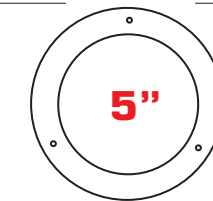

ICE Decorative Etched Suspended Glass

4" & 6" Squares

4", 5", 6" & 8" Rounds

Dimensions on Back of Cut Sheet

-C Colorless Low Iron

-ICE

-ICE-S (Etched Solid)

-ICE-O (Open)

ICE Decorative Etched Suspended Glass

-ICE, -ICE-S and -ICE² have a slight green tint (soda lime) | -ICE-C, -ICE-S-C and -ICE²-C have no tinting or color

Round ICE is 3/16" Thick Tempered Glass

-ICE & -ICE-C

-ICE-O & -ICE-O-C

-ICE-S & -ICE-S-C

-ICE² & -ICE²-C

Square ICE is 1/8" Thick Tempered Glass