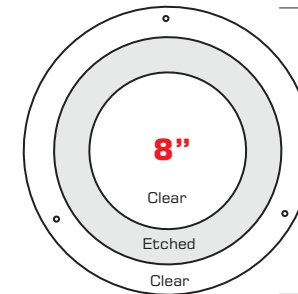

ICE Decorative Etched Suspended Glass

4" & 6" Squares

4", 5", 6" & 8" Rounds

Dimensions on Back of Cut Sheet

-C Colorless Low Iron

-ICE

-ICE-S (Etched Solid)

-ICE-O (Open)

-ICE² (Squared)

Soda Lime Green

FEATURES

- 3/16" Thick Tempered Glass on Rounds
- 1/8" Thick Tempered Glass on Squares
- 1/2" Brass Standoffs Suspend Glass Below Trim
- Etched Highlights (Not Painted)
- Dressed Edges Create a Glowing Outline
- Ships Fully Assembled on Reflector

-ICE-O & -ICE-O-C

-ICE-S & -ICE-S-C

-ICE² & -ICE²-C

Square ICE is 1/8" Thick Tempered Glass