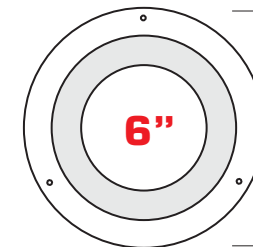

ICE Decorative Etched Suspended Glass

4" & 6" Squares

4", 5", 6" & 8" Rounds

Dimensions on Back of Cut Sheet

-C Colorless Low Iron

-ICE

-ICE-S (Etched Solid)

-ICE-O (Open)

-ICE² (Squared)

Soda Lime Green

FEATURES

- 3/16" Thick Tempered Glass on Rounds
- 1/8" Thick Tempered Glass on Squares
- 1/2" Brass Standoffs Suspend Glass Below Trim
- Etched Highlights (Not Painted)
- Dressed Edges Create a Glowing Outline
- Ships Fully Assembled on Reflector

ICE Decorative Etched Suspended Glass

-ICE, -ICE-S and -ICE² have a slight green tint (soda lime) | -ICE-C, -ICE-S-C and -ICE²-C have no tinting or color

Round ICE is 3/16" Thick Tempered Glass

-ICE & -ICE-C

-ICE-O & -ICE-O-C

-ICE-S & -ICE-S-C

-ICE² & -ICE²-C

Square ICE is 1/8" Thick Tempered Glass