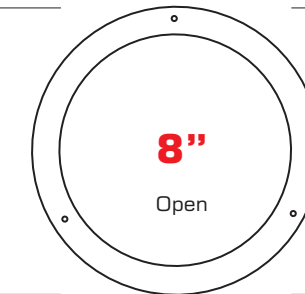

ICE Decorative Etched Suspended Glass

4" & 6" Squares

4", 5", 6" & 8" Rounds

Dimensions on Back of Cut Sheet

-C Colorless Low Iron

-ICE

-ICE-S (Etched Solid)

-ICE-O (Open)

ICE Decorative Etched Suspended Glass

-ICE, -ICE-S and -ICE² have a slight green tint (soda lime) | -ICE-C, -ICE-S-C and -ICE²-C have no tinting or color

Round ICE is 3/16" Thick Tempered Glass

-ICE & -ICE-C

-ICE-O & -ICE-O-C

-ICE-S & -ICE-S-C

-ICE² & -ICE²-C

Square ICE is 1/8" Thick Tempered Glass