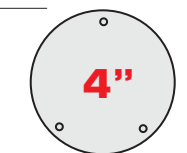

ICE Decorative Etched Suspended Glass

-ICE, -ICE-S and -ICE² have a slight green tint (soda lime) | -ICE-C, -ICE-S-C and -ICE²-C have no tinting or color

Round ICE is 3/16" Thick Tempered Glass

-ICE & -ICE-C

-ICE-O & -ICE-O-C

-ICE-S & -ICE-S-C

-ICE² & -ICE²-C

Square ICE is 1/8" Thick Tempered Glass