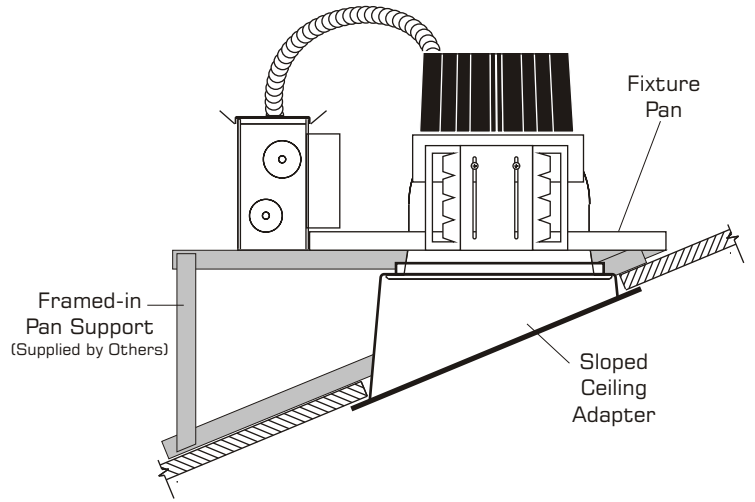

Sloped Ceiling Adapter

Degree of Slope	Ratio of Slope
10° to 14°	3:12
16° to 19°	4:12
20° to 22°	5:12
24° to 26°	6:12

	OAH
-SCA614 - 10° to 14°	3.93"
-SCA619 - 16° to 19°	4.78"
-SCA622 - 20° to 22°	5.32"
-SCA626 - 24° to 26°	6.08"

	OAH
-SCA814 - 10° to 14°	4.26"
-SCA819 - 16° to 19°	5.23"
-SCA822 - 20° to 22°	5.85"
-SCA826 - 24° to 26°	6.73"

© 2014 Peachtree Lighting LLC

770-787-8490 • www.peachtreelighting.com

-SCA