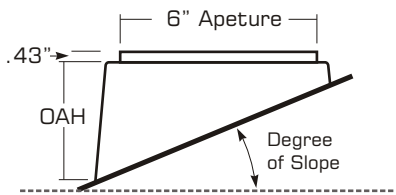

Sloped Ceiling Adapter

Degree of Slope	Ratio of Slope
10° to 14°	3:12
16° to 19°	4:12
20° to 22°	5:12
24° to 26°	6:12

	OAH
-SCA614 - 10° to 14°	3.93"
-SCA619 - 16° to 19°	4.78"
-SCA622 - 20° to 22°	5.32"
-SCA626 - 24° to 26°	6.08"

	OAH
-SCA814 - 10° to 14°	4.26"
-SCA819 - 16° to 19°	5.23"
-SCA822 - 20° to 22°	5.85"
-SCA826 - 24° to 26°	6.73"

© 2014 Peachtree Lighting LLC

770-787-8490 • www.peachtreelighting.com

-SCA