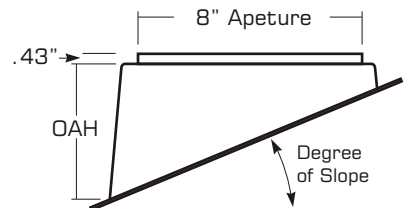

Sloped Ceiling Adapter

Degree of Slope	Ratio of Slope
10° to 14°	3:12
16° to 19°	4:12
20° to 22°	5:12
24° to 26°	6:12

	OAH
-SCA614 - 10° to 14°	3.93"
-SCA619 - 16° to 19°	4.78"
-SCA622 - 20° to 22°	5.32"
-SCA626 - 24° to 26°	6.08"

	OAH
-SCA814 - 10° to 14°	4.26"
-SCA819 - 16° to 19°	5.23"
-SCA822 - 20° to 22°	5.85"
-SCA826 - 24° to 26°	6.73"

© 2014 Peachtree Lighting LLC

770-787-8490 • www.peachtreelighting.com

-SCA